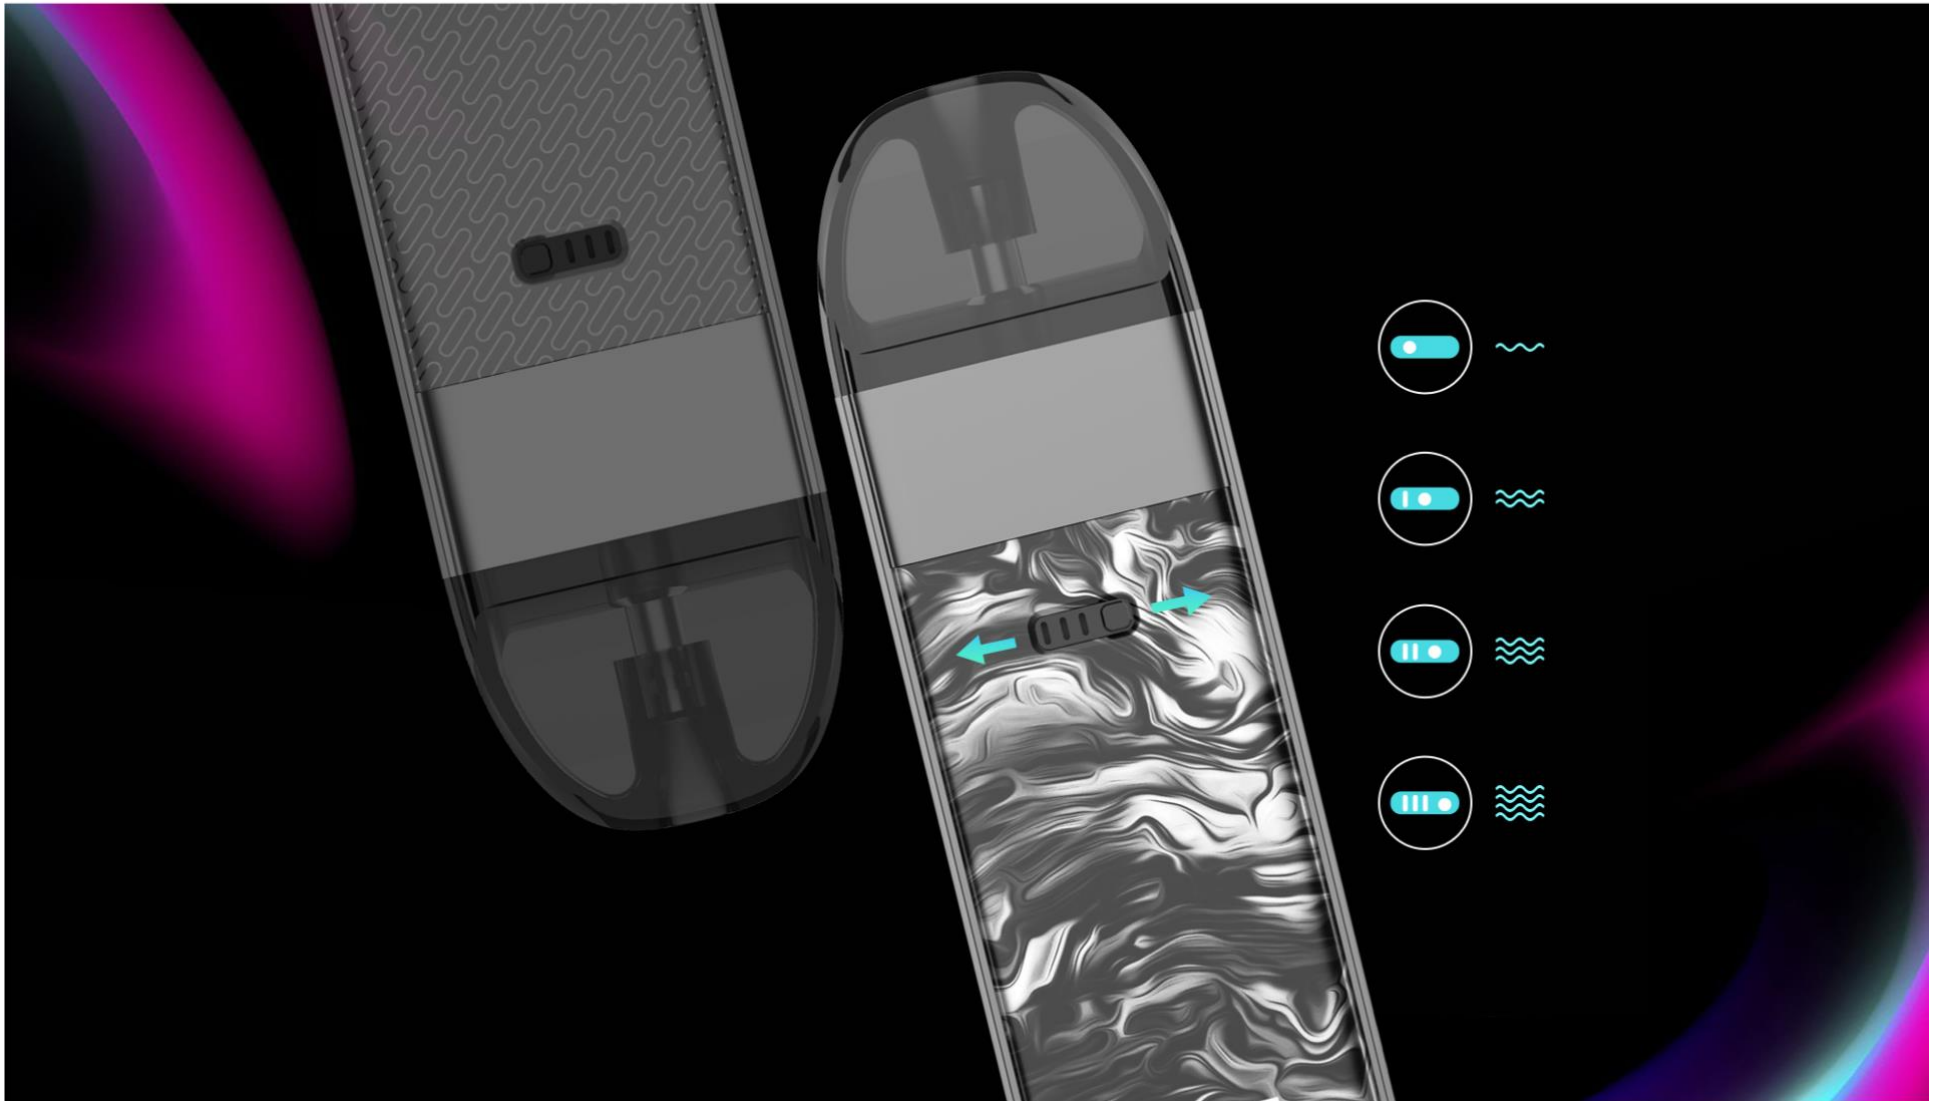

AIRFLOW IN CONTROL

The slider holds 4 levels of the airflow, moving it to adjust the volume of the airflow, having fun creating your own preferred flavor.