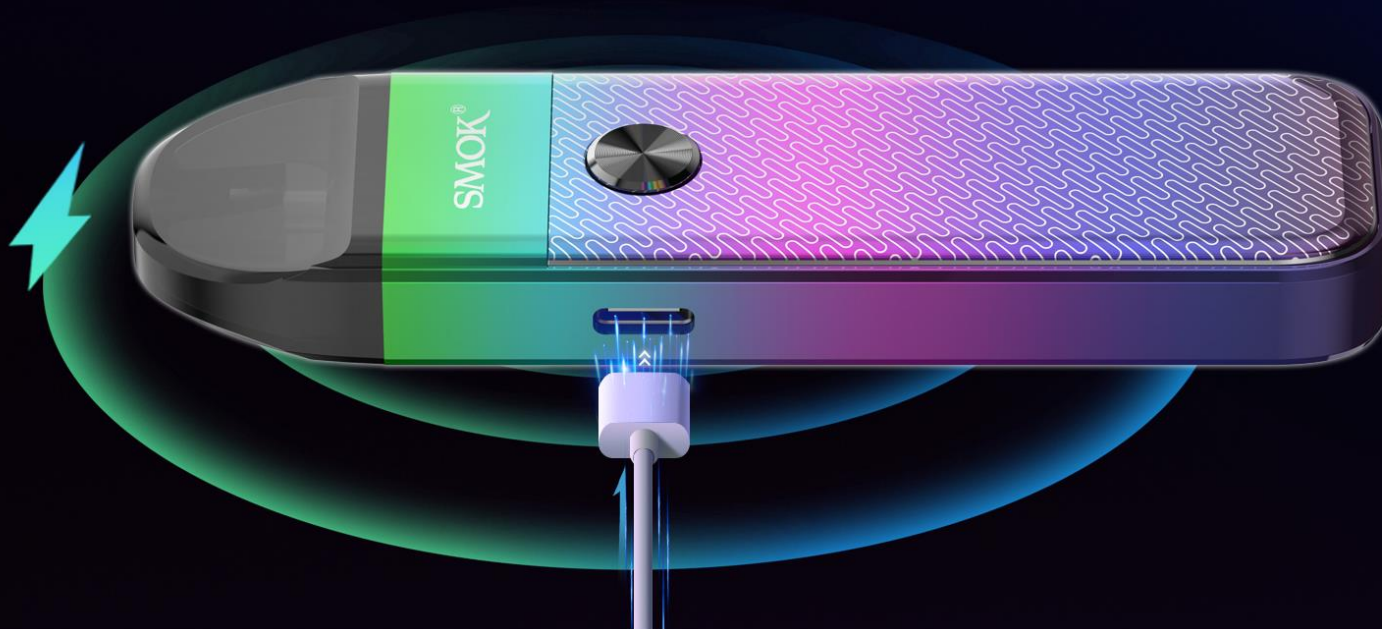

# POWER ADJUSTMENT MAKES THE POWER PERSONALIZED

Freely switch the vaping power within the range of 5W-25W to fit your desire for the strength of the taste.

5-25W

# PUT MORE TASTY INSIGHTS IN SIGHT

POZZ PRO allows you to take detailed readings of the flavor you are tasting on the tiny 0.69inch OLED display, helping you understand your preference and the device further.