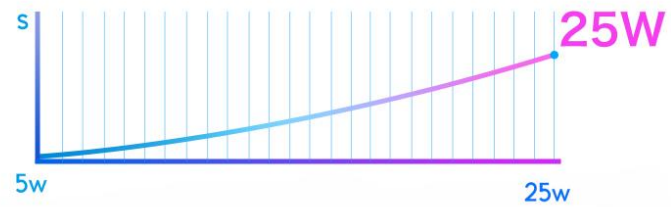

Max 25 Watts

Ranging from 5W to 25W, novo 4 is to cater to your picky taste whether you prefer a mild or strong one.

Max 25