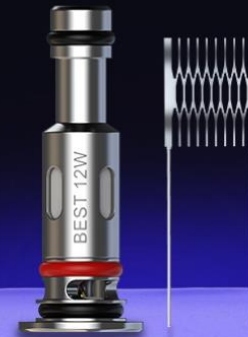

## A WISH ABOUT 'NO LEAKAGE ANYMORE'

When inserting the coil into the pod, the added silicone ring on the bottom of the coil would fill the gap, effectively stemming the liquid leaking from the pod that results in a messy vaping experience or dirty hand.

☉ 3 silicone rings

+ ∞ leakproof experience

***Wider Contact Area,  
Rapid Heating,  
Better Taste***

When the meshed coil gets in touch with the saturated cotton, delightful taste with smooth flavor and rich vapor arises spontaneously.