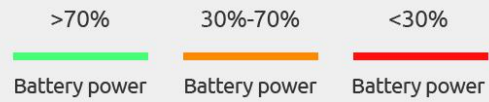

VARIOUS LIGHTS SAY A LOT

The intelligent LED indicator tells you various status.

SPECIFICATIONS